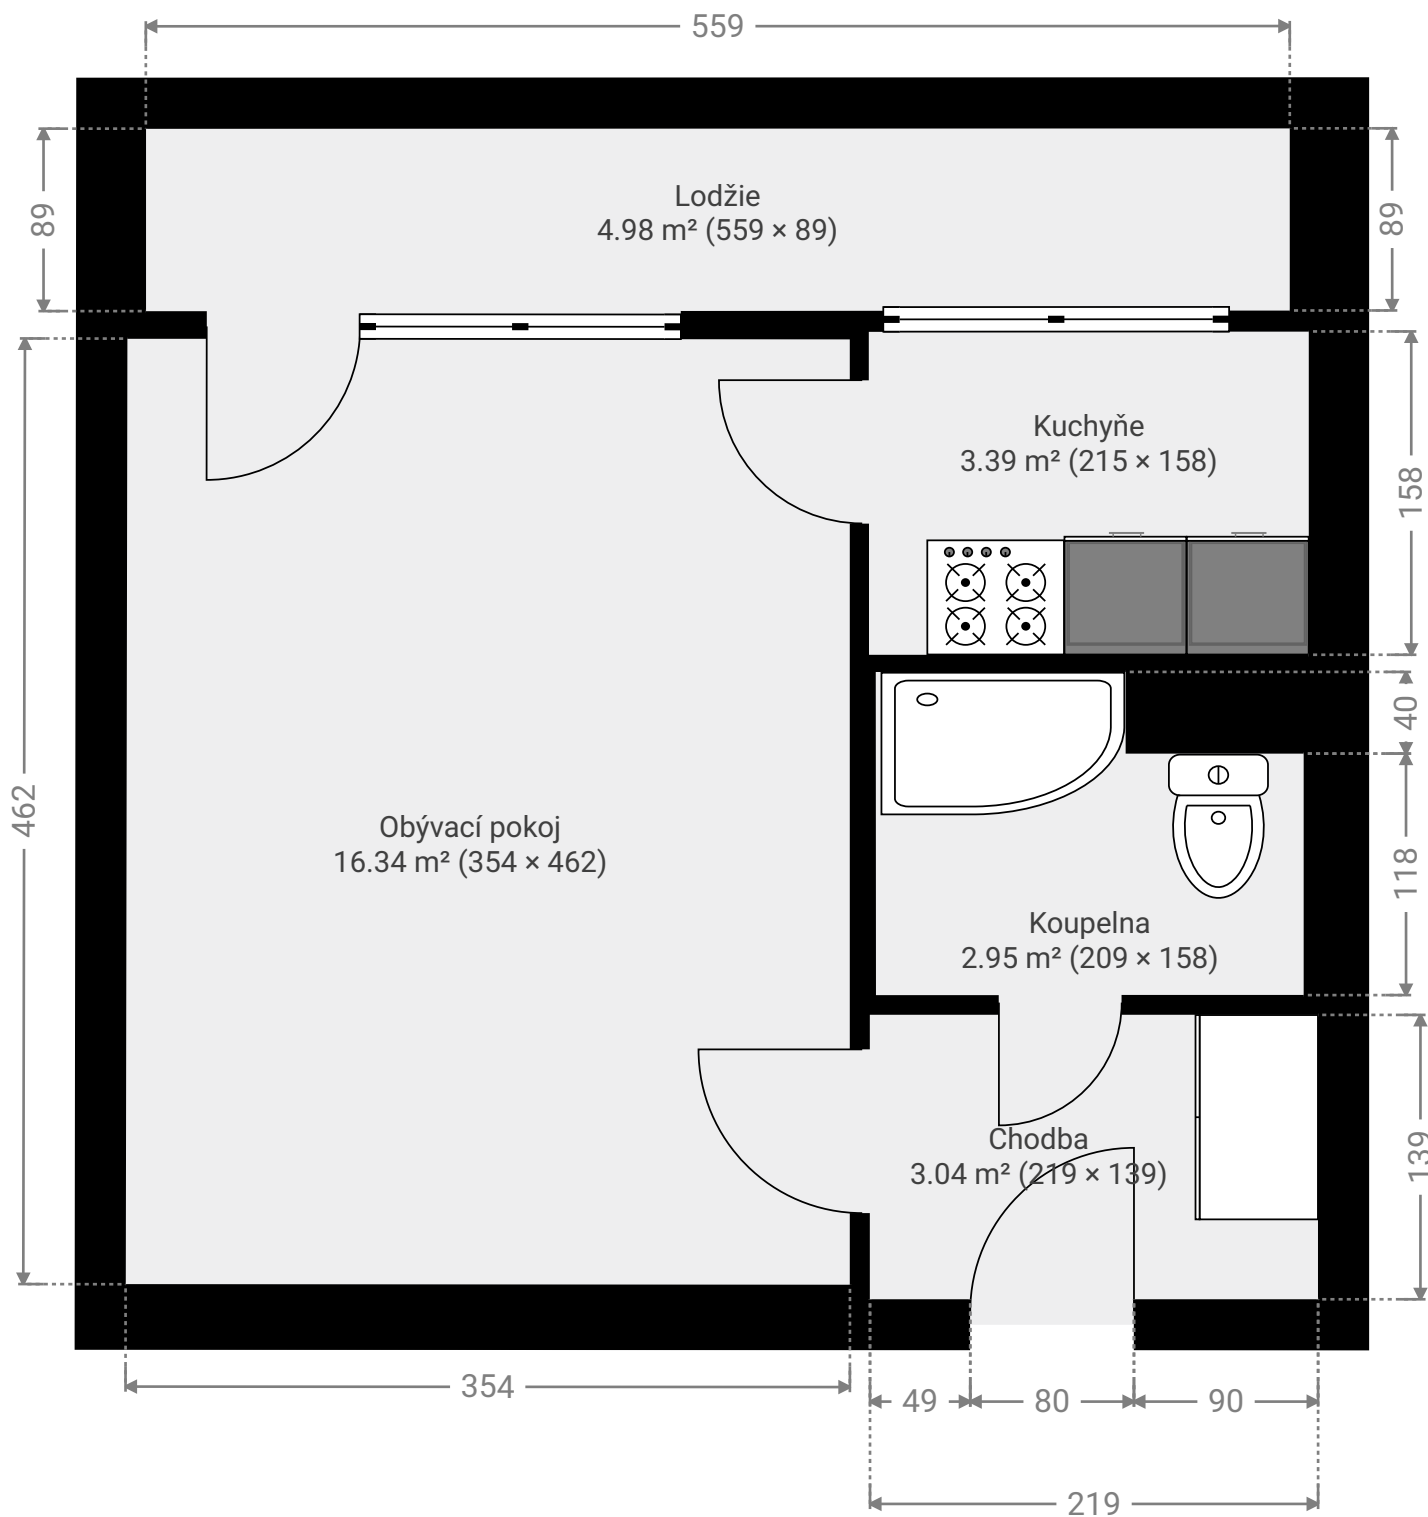

TOTAL AREA: 30.67 m² • LIVING AREA: 30.67 m² • FLOORS: 1 • ROOMS: 5

▼ Ground Floor

TOTAL AREA: 30.67 m² • LIVING AREA: 30.67 m² • ROOMS: 5

THIS FLOOR PLAN IS PROVIDED WITHOUT WARRANTY OF ANY KIND. SENSOPIA DISCLAIMS ANY WARRANTY INCLUDING, WITHOUT LIMITATION, SATISFACTORY QUALITY OR ACCURACY OF DIMENSIONS.

0.0 0.5 1.0 1.5m
1:37

Page 1/1